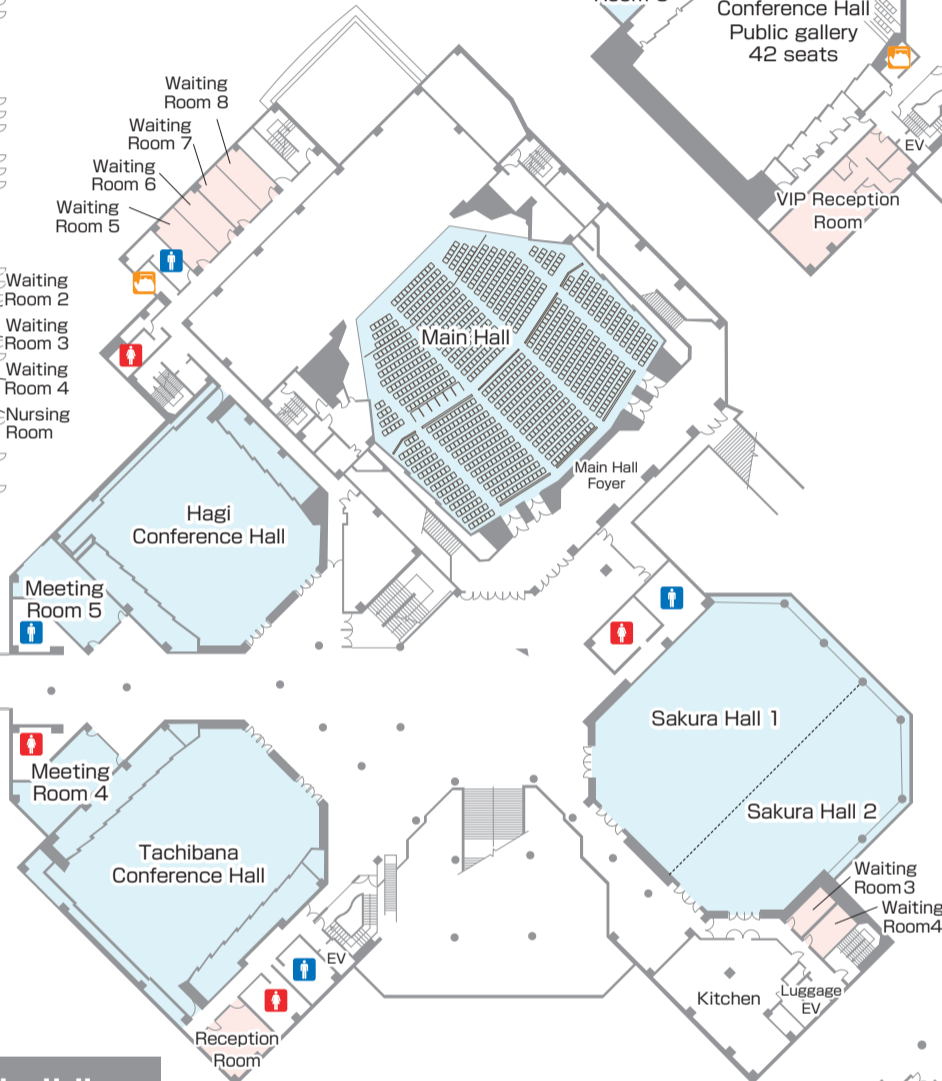

Sendai International Center

S=1/800

Subway East and West Line
International Center Station
(December 6, 2015 Open)

Exhibition building

Conference building

3F

Conference building

2F

Conference building

1F