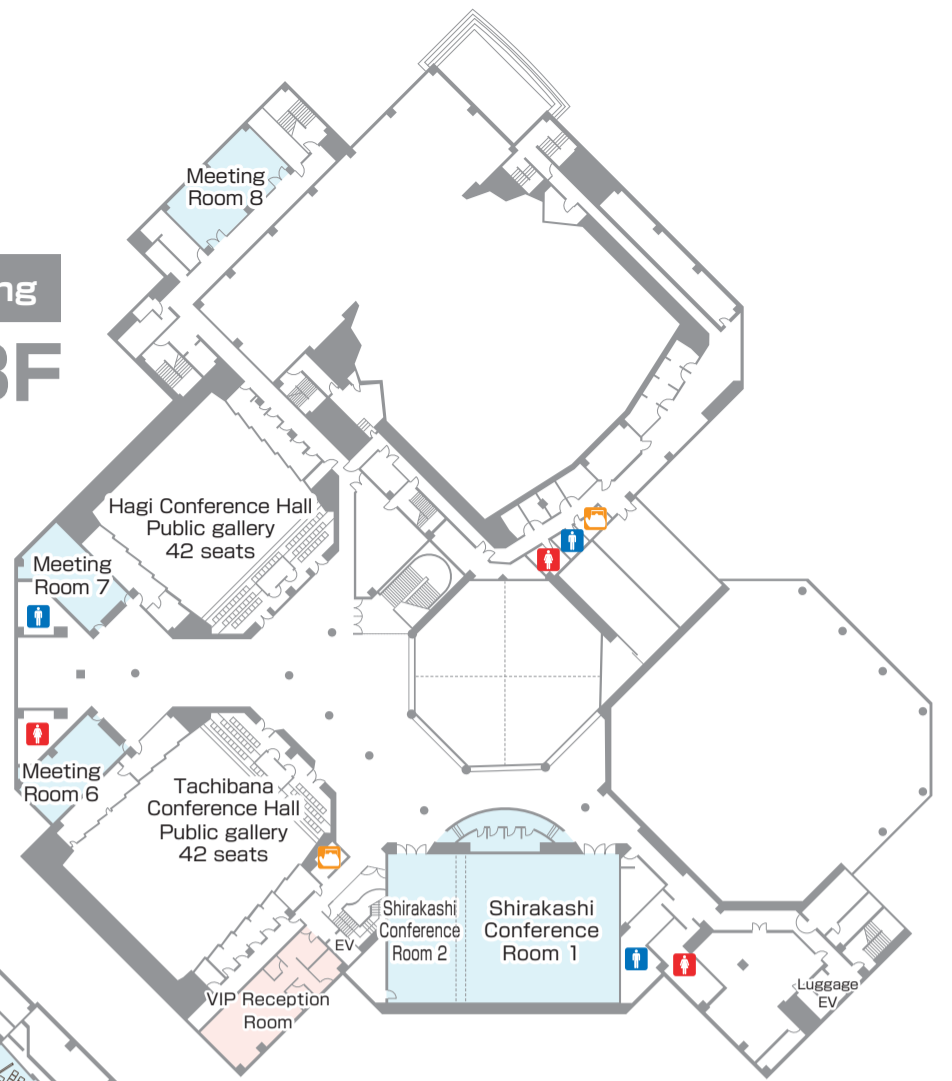

Sendai International Center

S=1/800

Subway East and West Line
International Center Station
(December 6, 2015 Open)

Exhibition building

Conference building

3F

Conference building

2F

Conference building

1F